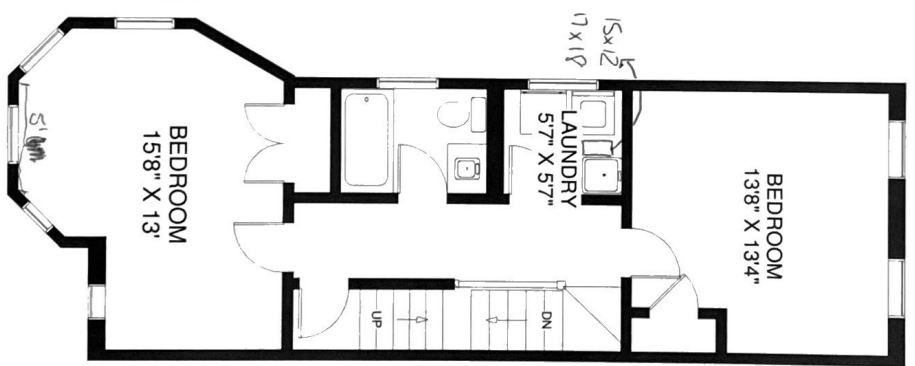

Floor Plans

97 RUBY LANG LANE

Note: Measurements & Calculations are approximate. Provided as a guideline only.

- PULLOUT 5'6"