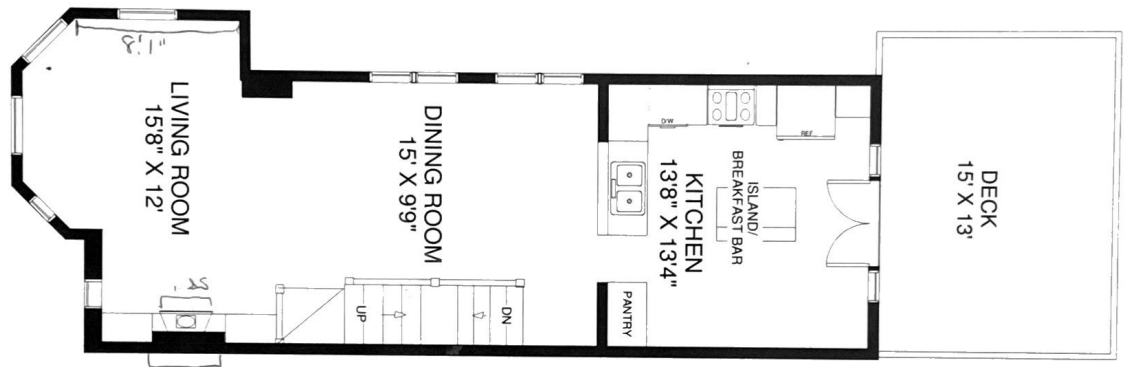

Floor Plans

97 RUBY LANG LANE

Note: Measurements & Calculations are approximate. Provided as a guideline only.

- PULLOUT 5'6"