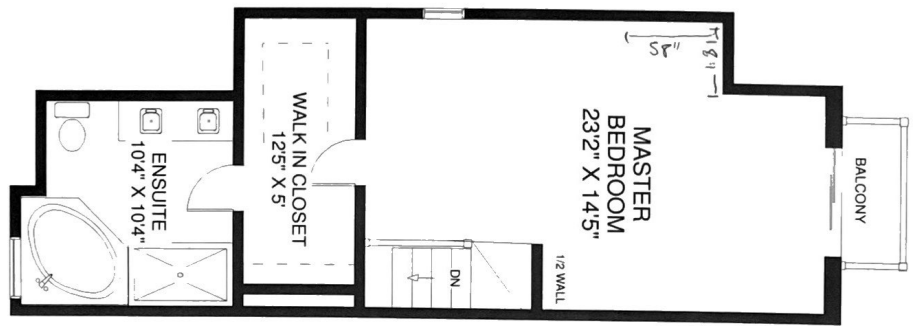

Floor Plans

97 RUBY LANG LANE

Note: Measurements & Calculations are approximate. Provided as a guideline only.

- PULLOUT 5'6"