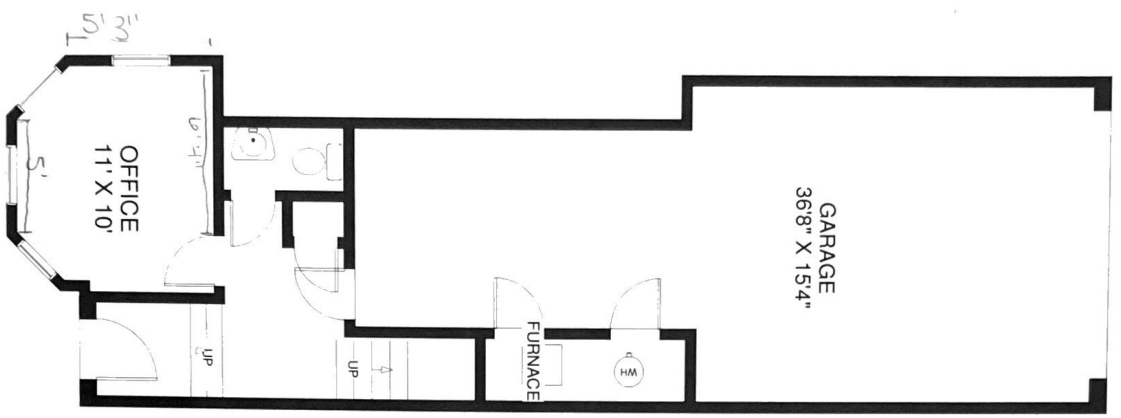

Floor Plans

97 RUBY LANG LANE

Note: Measurements & Calculations are approximate. Provided as a guideline only.

- PULLOUT 5'6"